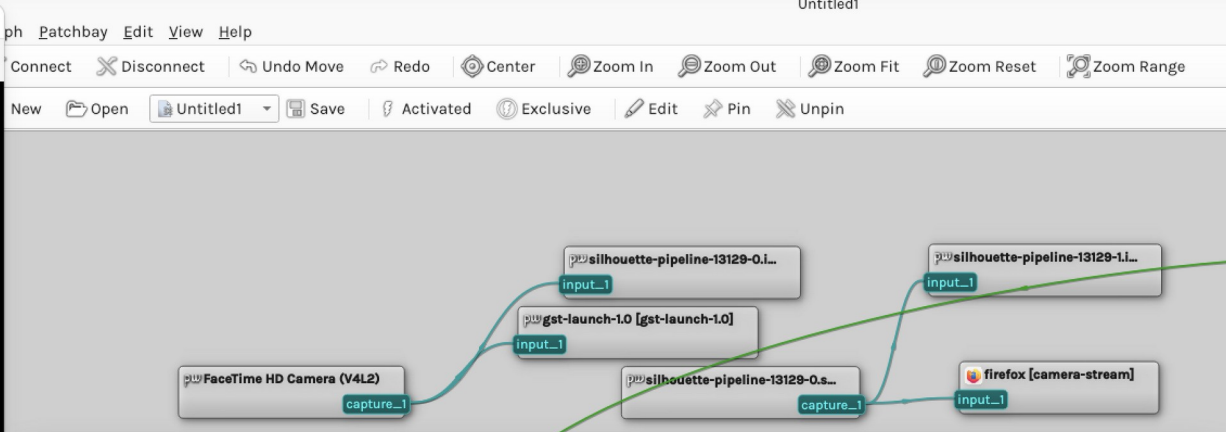

But ...

COLLABORA

Open First

Now what ???

COLLABORA

Open First

Silhouette !

- Linux desktop application
- PipeWire virtual camera
- GStreamer + ONNX
- Removes background, shows only your Silhouette !